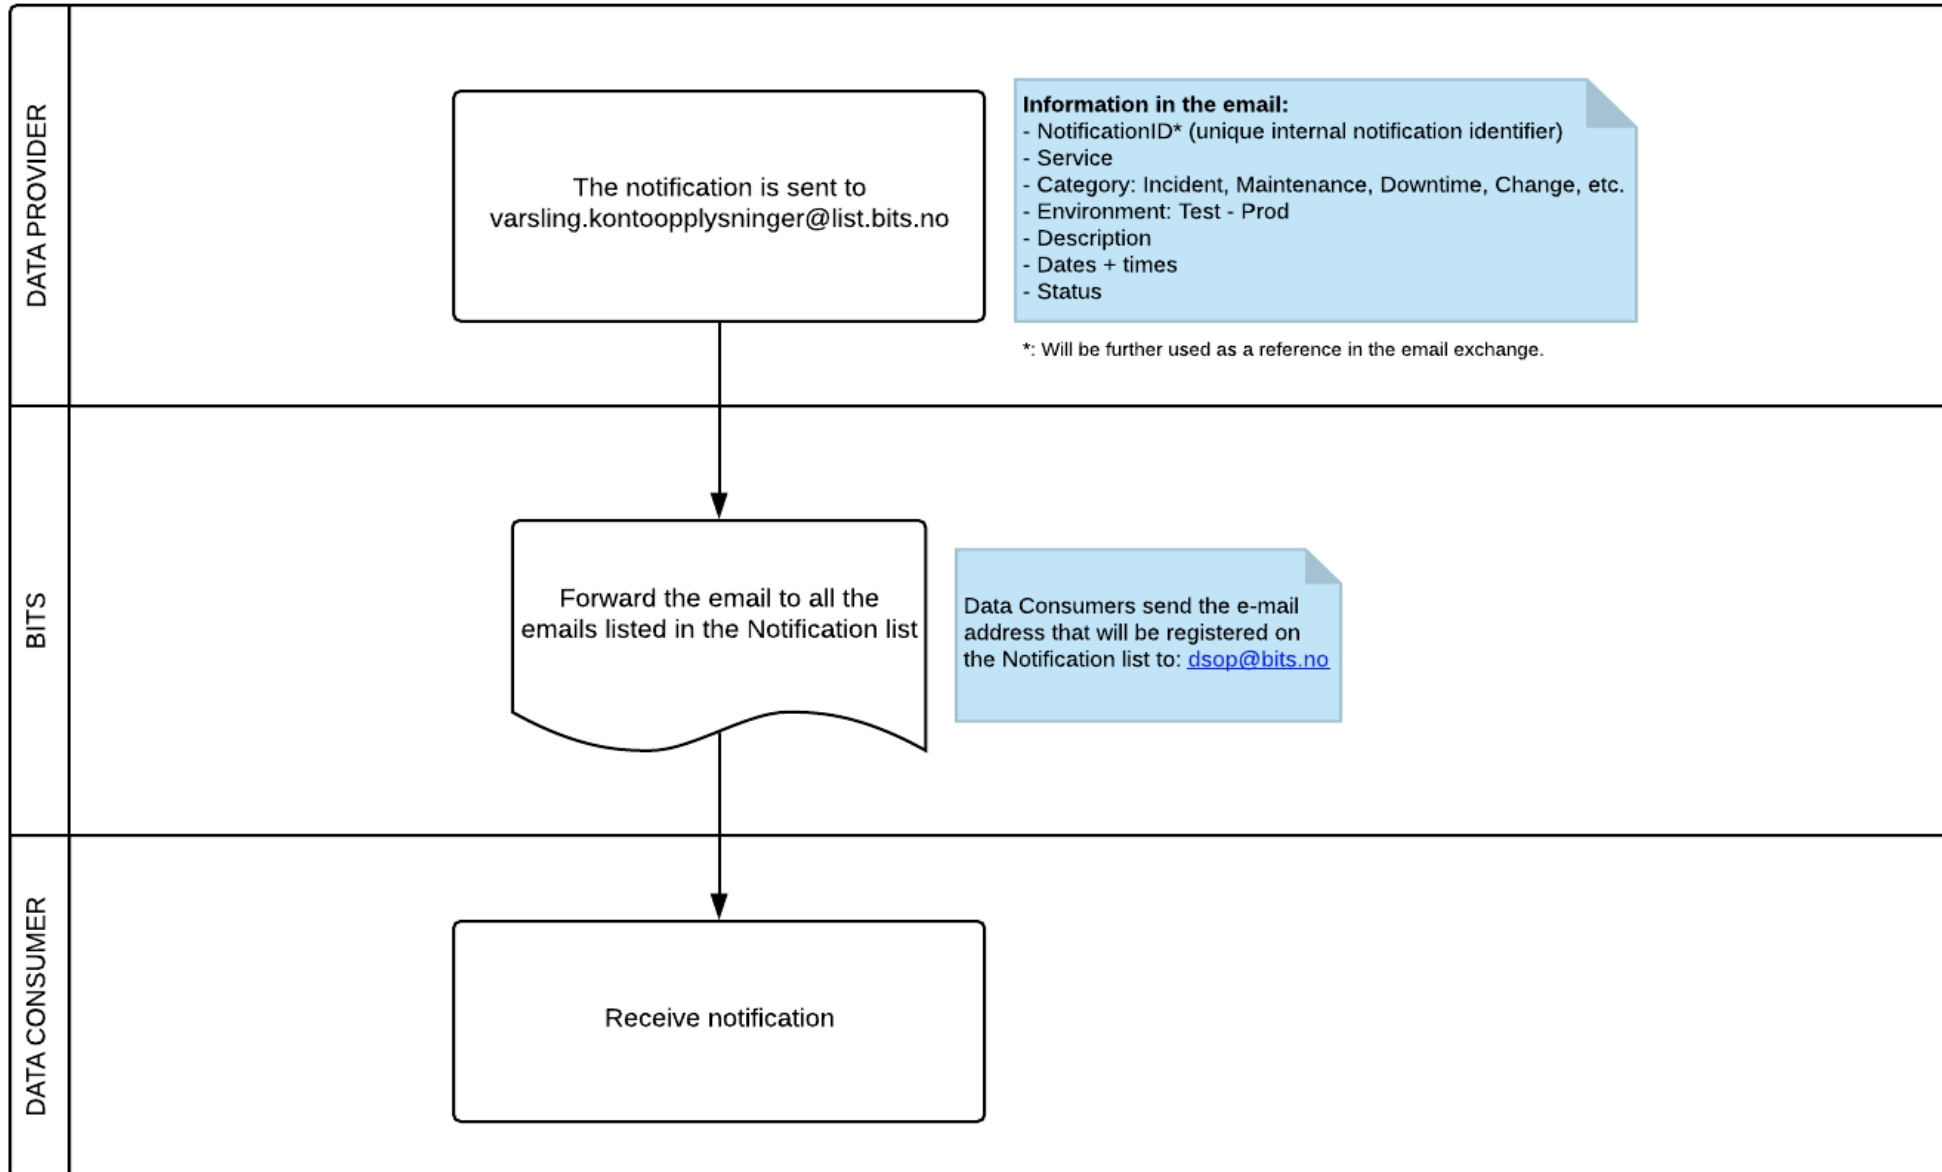

TLP: CLEAR = Publicly

Notification Management

DSOP Control Information Common Standard - Operational processes

Notification Management

Process overview

B.1

Notification from Data Provider

B.1 Notification from Data Provider

The image features a central logo for 'DSOP' in a bold, blue, sans-serif font. The letters are outlined and set against a background of a stylized globe with glowing white lines representing connections. The globe is positioned on the right side of the frame. The background is a light blue gradient with faint binary code (0s and 1s) and a grid pattern. The entire scene is framed by a dark teal border.